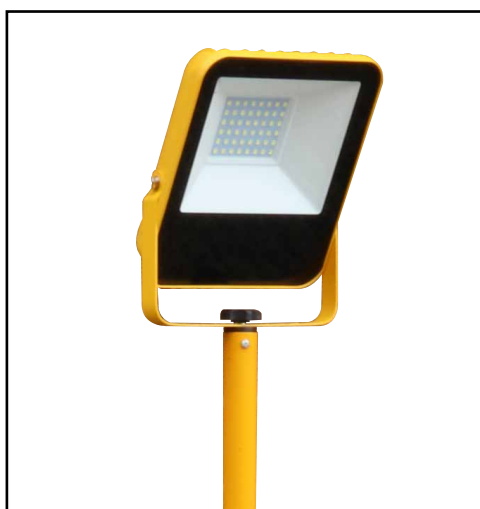

# LED 110V Site Flood Light & Tripod Kit

Low energy, long life LED replacement for halogen and metal halide flood lighting

Prolite's range of 110V LED tripod site light kits are available with 50W light heads and can be used as a single head unit or a twin head unit. All kits come complete with 3m leads and 110V plug as standard.

- Highly efficient - 95 Lm/W
- Daylight white 6000K light output
- IP65 rated for outdoor use
- CRI >80
- Input voltage - 110V 50Hz AC
- 90° x 110° beam angle
- 50,000 hour average life

## 30W LED Flood Light Heads

## 50W LED Flood Light Heads

PRODUCT CODE	DESCRIPTION	WATTAGE	LUMENS	DIMENSIONS (W x H x D)
SL/FLOODW/30WS/TRIPOD	Single 30W on Tripod	30W	3,600	158 x 178 x 46mm
SL/FLOODW30WT/TRIPOD	Dual 30W on Tripod	60W	7,200	158 x 178 x 46mm
SL/FLOODW/50WS/TRIPOD	Single 50W on Tripod	50W	8,000	188 x 210 x 46mm
SL/FLOODW50WT/TRIPOD	Dual 50W on Tripod	100W	16,000	188 x 210 x 46mm
SL/FLTRIPOD/TWIN	Tripod	N/A	N/A	80 x 1550 x 80mm