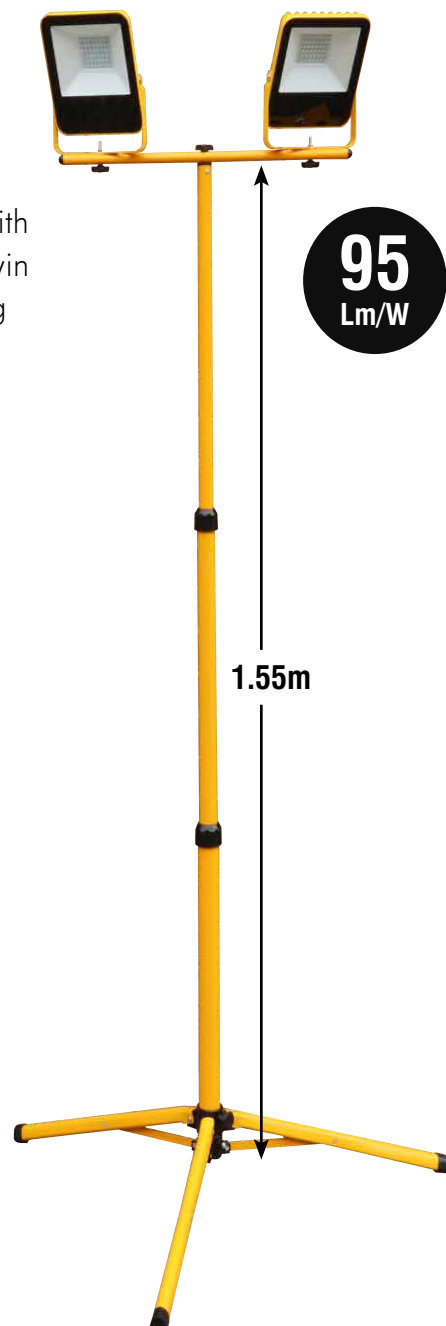

# LED 110V Site Flood Light & Tripod Kit

Low energy, long life LED replacement for halogen and metal halide flood lighting

Prolite's range of 110V LED tripod site light kits are available with 50W light heads and can be used as a single head unit or a twin head unit. All kits come complete with 3m leads and 110V plug as standard.

- Highly efficient - 95 Lm/W
- Daylight white 6000K light output
- IP65 rated for outdoor use
- CRI >80
- Input voltage - 110V 50Hz AC
- 90° x 110° beam angle
- 50,000 hour average life

## 30W LED Flood Light Heads

## 50W LED Flood Light Heads

PRODUCT CODE	DESCRIPTION	WATTAGE	LUMENS	DIMENSIONS (W x H x D)
SL/FLOODW/30WS/TRIPOD	Single 30W on Tripod	30W	3,600	158 x 178 x 46mm
SL/FLOODW30WT/TRIPOD	Dual 30W on Tripod	60W	7,200	158 x 178 x 46mm
SL/FLOODW/50WS/TRIPOD	Single 50W on Tripod	50W	8,000	188 x 210 x 46mm
SL/FLOODW50WT/TRIPOD	Dual 50W on Tripod	100W	16,000	188 x 210 x 46mm
SL/FLTRIPOD/TWIN	Tripod	N/A	N/A	80 x 1550 x 80mm