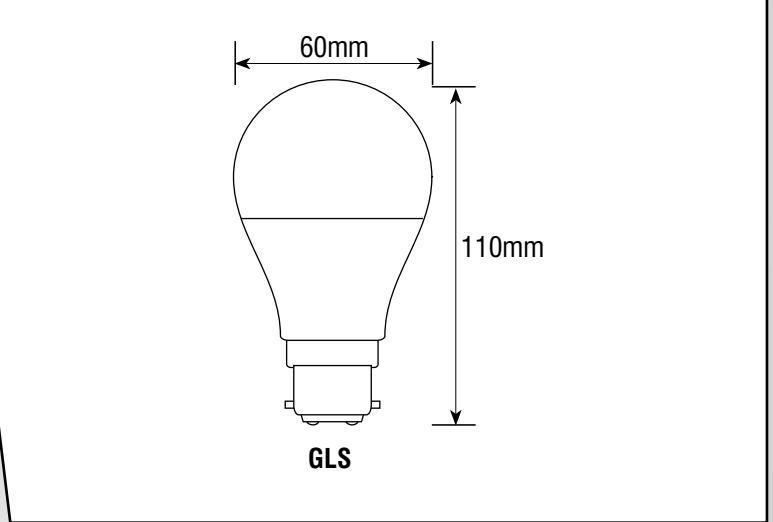

LED GLS Lamp

Available in 2700K & 6400K

A durable GLS LED lamp with a wide input voltage range of 110-240V made of a shatter resistant polycarbonate dome. It is 7W 700 lumens, available in two colour temperatures - warm white 2700K, and daylight white 6400K. It has an average life of 30,000 hours. It is suitable for all applications, either on site in a festoon, retail, domestic and commercial.

- Highly efficient - rated A+
- Polycarbonate lens for increased durability
- 100% instant light output
- Wide input voltage for 110-240V applications
- Average life 30,000 hours

RoHS   

PRODUCT CODE	LUMENS	WATTAGE	CAP TYPE	COLOUR TEMPERATURE	DIMENSIONS
GLS/LED/7W/BC27	700 Lm	7W	BC	2700K	110 x ø60mm
GLS/LED/7W/ES27	700 Lm	7W	ES	2700K	110 x ø60mm
GLS/LED/7W/BC64	700 Lm	7W	BC	6400K	110 x ø60mm
GLS/LED/7W/ES64	700 Lm	7W	ES	6400K	110 x ø60mm