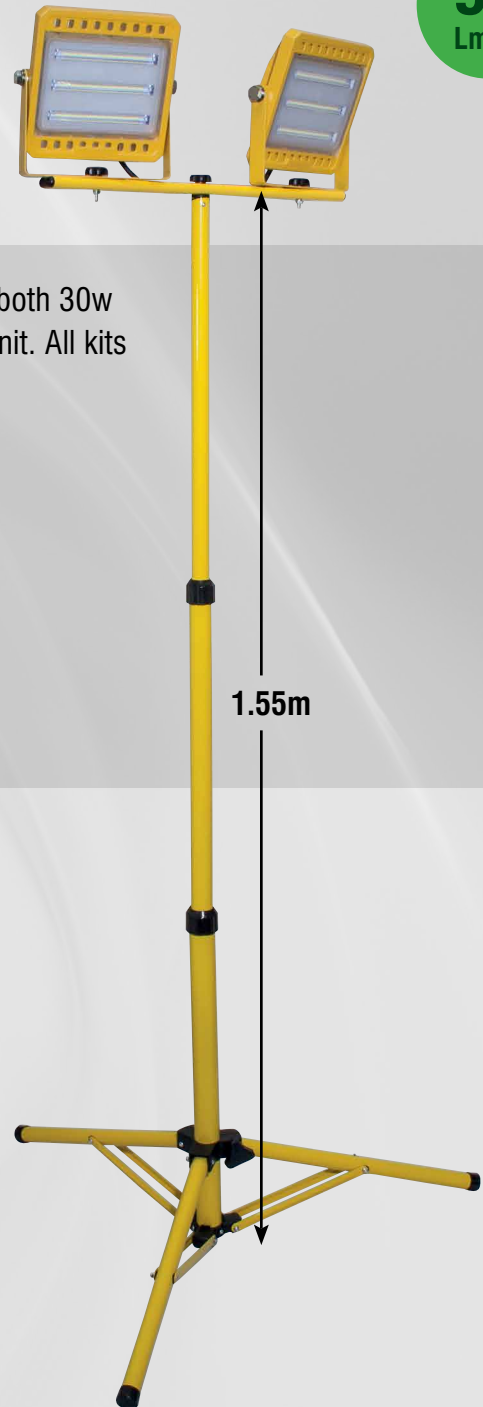

LED 110V Site Flood Light & Tripod Kit

Low energy, long life LED replacement for halogen and metal halide flood lighting

95
Lm/W

Prolite's range of 110v LED Tripod site light kits are available in both 30w and 50w and can be used as a single head unit or a twin head unit. All kits come complete with 3m leads and 110v plug as standard.

- Highly efficient - 95 Lm/W
- Daylight white 6000K light output
- IP65 rated for outdoor use
- CRI >80
- Input voltage - 110V 50Hz AC
- 90° x 110° beam angle
- 50,000 hour average life

For more information call the lamps team on **01780 758590**

30W LED Flood Light Heads

50W LED Flood Light Heads

PRODUCT CODE	DESCRIPTION	TOTAL WATTAGE	LUMEN OUTPUT	DIMENSIONS
SL/FLOODW/30WS/TRIPOD	Single 30W on Tripod	30W	2850	W 180 x H 162 x D 50mm
SL/FLOODW/50WS/TRIPOD	Single 50W on Tripod	50W	4750	W 215 x H 210 x D 50mm
SL/FLOODW/30WT/TRIPOD	Dual 30W on Tripod	60W	5700	W 180 x H 162 x D 50mm
SL/FLOODW50WT/TRIPOD	Dual 50W on Tripod	100W	9500	W 215 x H 210 x D 50mm
SL/FLTRIPOD/TWIN	Tripod	N/A	N/A	W 80 x H 1550 x D 80mm