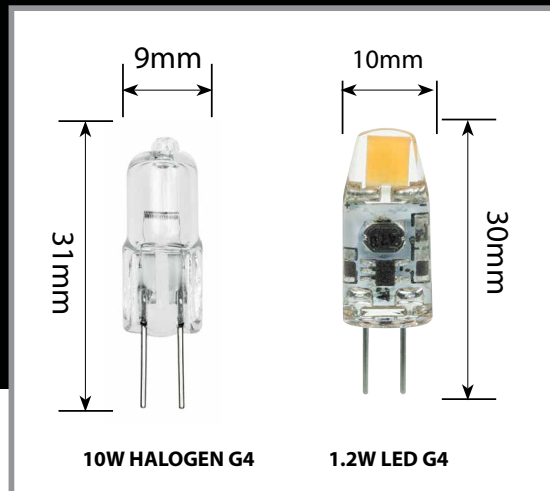

1.2W G4 LED

Available in a Variety of Coloured Temperatures

Ideal Replacement for Halogen G4 Capsule Lamps

An LED replacement for halogen G4 capsule lamps. The high efficiency of this lamp puts it into the top band A++ energy rating.

- 10v-20v DC
- Fits standard G4 fittings
- Excellent energy savings
- 1.2w = 10w halogen
- 25,000 hour average life
- For use with an LED driver only

Cost Saving Calculations		
	1.2w LED	10w Halogen
Annual running cost based on 8 hours per day usage	£0.53	£4.38
Saving per year based on 15p per k/ph	£3.85	-
Lifetime energy savings	£32.96	-

Product Code	Power (w)	Lumens	Colour Temperature	Dimensions
G4/LED/1.2W/SIL/27K	1.2	110lm	2700K Warm White	85mm x ø50mm
G4/LED/1.2W/SIL/42	1.2	110lm	4200K Cool White	85mm x ø50mm
G4/LED/1.2W/SIL/64	1.2	110lm	6400K Daylight White	105mm x ø63mm