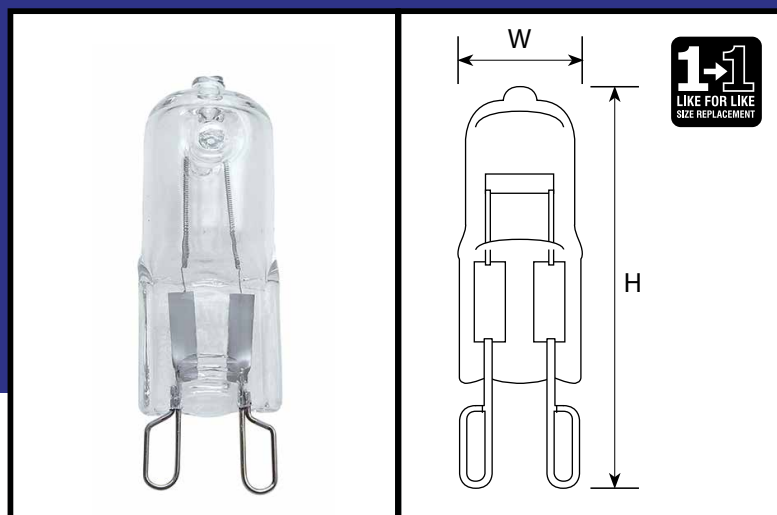

G9 Halogen C-Class Lamps

Available in a Warm White

The C-Class Halogen range offers an energy saving alternative to standard G9 Halogen lamps without the loss of light output. For ease of installation, these lamps are fully dimmable and will retrofit into standard fittings.

- Optimised design of filament construction gives excellent light distribution
- Up to 30% energy saving gives lower operational costs
- Improvement in efficiency - all lamps are C rated
- Average life 2,000 hours
- Switching cycles > 8,000
- Fully retrofittable with existing fittings
- 240V mains voltage
- Fully dimmable

RoHS   

Product Code	Lumens	Wattage	Equivalent Wattage	Cap Type	Dimensions
G9/18W/CLEAR/HAL	215Lm	18W	25W Light	G9	43mm x 13mm
G9/28W/CLEAR/HAL	400Lm	28W	40W Light	G9	40mm x 15mm
G9/42W/CLEAR/HAL	670Lm	42W	60W Light	G9	40mm x 15mm