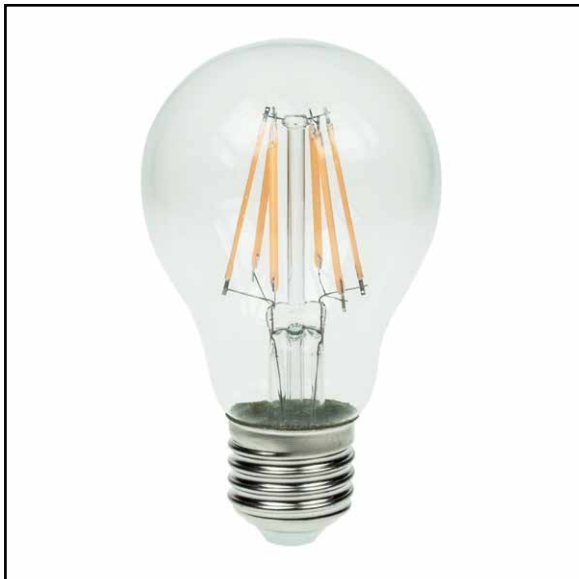

FUNKY FILAMENTS

GLS 7W Dimmable

Warm White

- 7W
- 240V
- 770 lumens
- Rated A++ for efficiency
- Average life 25,000 hours
- 2700K warm white
- Fully dimmable
- ES cap
- Dimensions \varnothing 60mm x 104mm

PRODUCT CODE	CAP TYPE
GLS/FILDIM/7W/BC	BC
GLS/FILDIM/7W/ES	ES