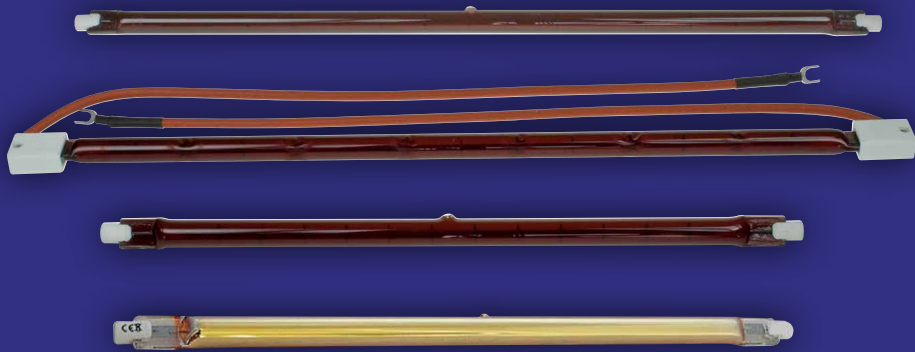

HEATER LAMPS

350mm	120V 240V	1400W		RUBY
254mm	240V	1300W		GOLD RUBY

SPECIFICATIONS

PRODUCT CODE	DESCRIPTION	DIMENSIONS
INF641214R7S	R7S 350mm 120V 1400W IRK ruby heater lamp, push fit	ø8mm x 350mm
INF642414R7S	R7S 350mm 240V 1400W IRK ruby heater lamp, push fit	ø8mm x 350mm
INF641214SFL	SK15 350mm 120V 1400W IRK ruby heater lamp, fly leads	ø8mm x 350mm
INF641213R7S	R7S 254mm 240V 1300W IRK ruby heater lamp, push fit	ø8mm x 254mm
INF641213GR7S	R7S 254mm 240V 1300W IRK gold heater lamp, push fit	ø8mm x 254mm