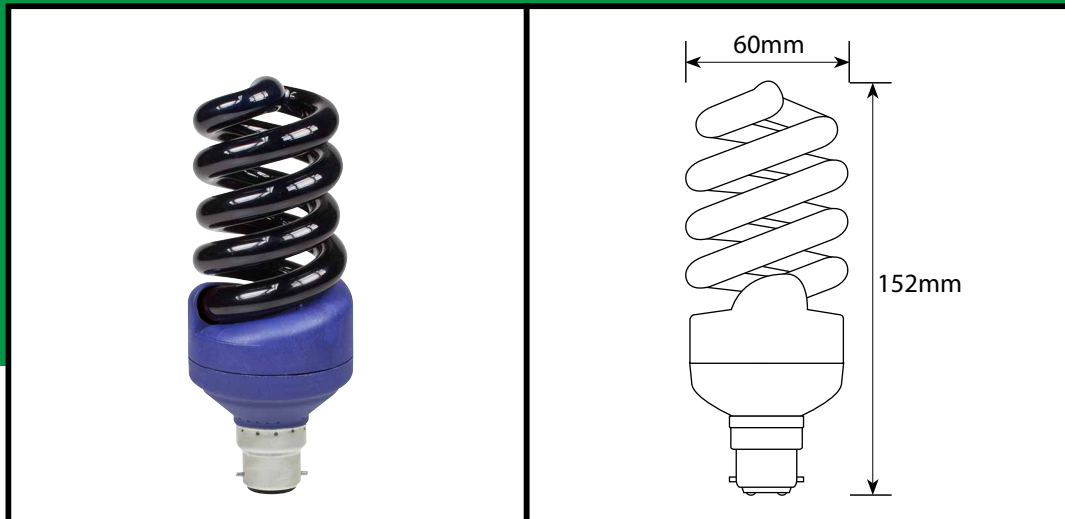

## Helix 25W Black Light Blue Ultra Violet

- Energy saving fluorescent lamps available in two styles
- Emits Ultra Violet light
- Ideal for applications in Clubs, Theatres, Special Effects lighting and Anti-Drug use areas
- Average life 8,000 hours
- Non dimmable

RoHS   

Product Code	Wattage	Cap Type	Dimensions
HELIX/25W/BC/BLB	25W	BC	ø60 x 152mm
HELIX/25W/ES/BLB	25W	ES	ø60 x 152mm

**For more information call the sales team on 01780 758590**