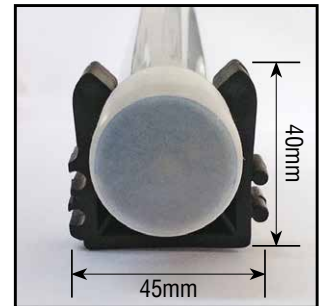

TECHNICAL DATA SHEET

LO-PRO FITTING FREE LED LIGHTING SOLUTION

- High efficiency LED – 100-150 lm/w.
- Low profile compact design to minimize risk of damage.
- Fitting-free design to minimize installation costs.
- Single end power input for ease of installation.
- Free of Glass, clip and mercury to remove risk of contamination with food.
- No UV light eliminating insect attraction.
- Long life span - reduce maintenance requirements
- Low heat output – making it easier to maintain temperature levels.
- Improved colour rendering ideal for inspection areas.
- Scalable design allows one or multiple tubes to be connected as required.

PRODUCT CODE	LENGTH	POWER CONSUMPTION	LUMENS
T8L/FS/2FT/10W/CDL	2ft / 600mm	10W	1100 lm±10%
T8L/FS/4FT/18W/CDL	4ft / 1200mm	18W	1800 lm±10%
T8L/FS/5FT/24W/CDL	5ft / 1500mm	24W	2600 lm±10%
T8L/FS/5FT/24W/CDL/HO	5ft / 1500mm	24W	3600 lm±10% (High Output)
T8L/FS/6FT/28W/CDL	6ft / 1800mm	28W	3100 lm±10%