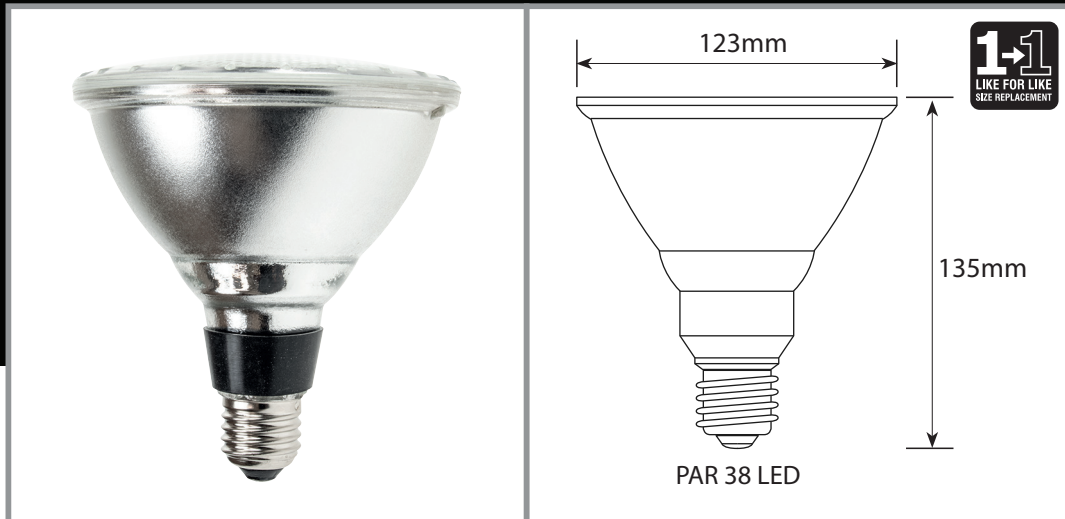

IP65 Dimmable PAR 38 3000k Warm White

The LED PAR 38 lamp is a direct replacement for halogen and compact fluorescent lamps. This is suitable for all indoor applications requiring flood lighting. With a low heat output this is ideal for retail displays and other commercial applications. This LED lamp will bring excellent energy and maintenance savings at 15W with an average 30,000 hour life.

- Energy saving
- Like for like size replacement for halogen PAR 38 lamps
- Total lumen output 1100 lumens
- 240V mains voltage
- 55° beam angle
- Average life 30,000 hours
- Fully dimmable
- >100,000 switching cycles
- Instant full light
- Colour temperature 3000K warm white
- Recommended for use with V-Pro dimmer

Product Code	Lamp Type	Lumens	Wattage	Cap Type	Dimensions
PAR38/LED/15W/ES/3K	PAR 38	1100	15w	ES	123mm x 135mm