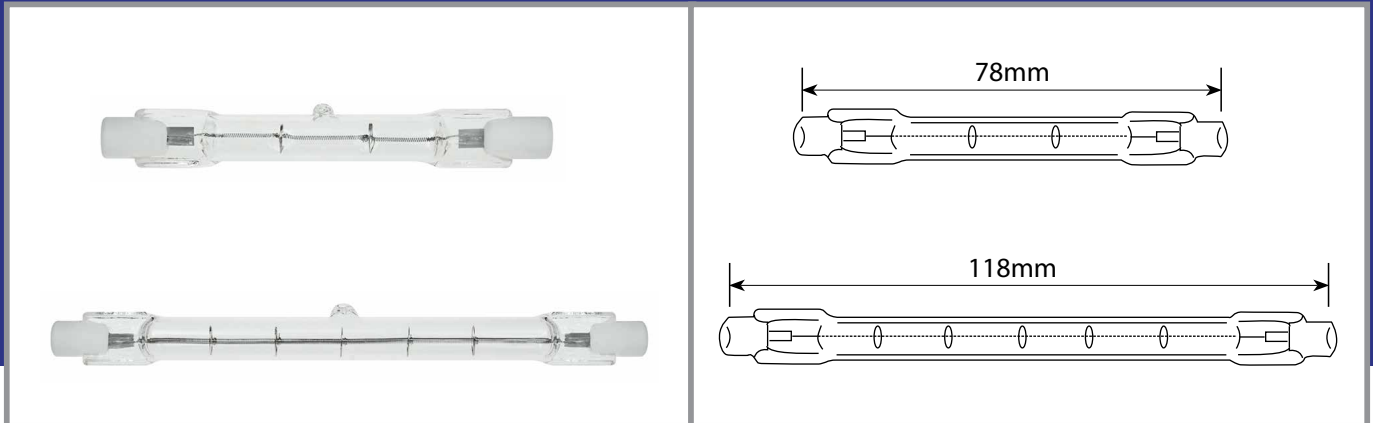

## Linear Halogen C-Class Lamps

The C-Class Halogen range offers an energy saving alternative to standard linear Halogen lamps without the loss of light output.

- 2,000 hours average life
- 240V mains voltage
- Switching cycles >8,000
- Fully dimmable
- Energy rated C
- Available in 78mm or 118mm

RoHS   

Product Code	Lumens	Wattage	Equivalent Wattage	Cap Type	Dimensions
C80W/78MM-PROPLUS	1380lm	80w	100w	R7S	78mm x 8mm
C120W/78MM-PROPLUS	2220lm	120w	150w	R7S	78mm x 8mm
C80W/118MM-PROPLUS	1380lm	80w	100w	R7S	118mm x 8mm
C120W/118MM-PROPLUS	2220lm	120w	150w	R7S	118mm x 8mm
C160W/118MM-PROPLUS	3100lm	160w	200w	R7S	118mm x 8mm
C230W/118MM-PROPLUS	4800lm	230w	300w	R7S	118mm x 8mm
C400W/118MM-PROPLUS	8880lm	400w	500w	R7S	118mm x 8mm