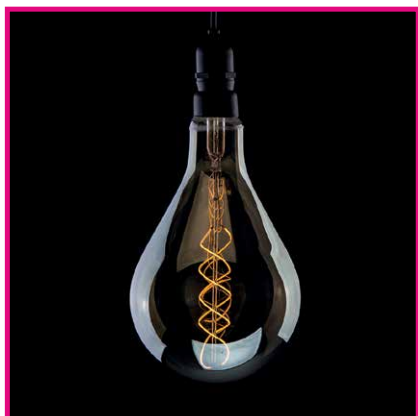

Smoked Dimmable Lamps Really Warm White

PS160

G125

G200

Low energy, high performance and aesthetically pleasing dimmable smoked glass filament lamps available in globe, extra large globe and pear shaped glass envelopes.

- Fully dimmable recommended for use with a V-Pro Dimmer
- Average life 25,000 hours
- Operating Voltage: 240V

Product Code	Power	Lumens	Colour Temperature	Cap Type	Dimensions
PS160/LEDFIL/4W/ES/DS18K	4W	130	1800K	ES	320mm x ø162mm
G125/LEDFIL/4W/ES/DS18K	4W	130	1800K	ES	176mm x ø125mm
G200/LEDFIL/4W/ES/DS18K	4W	130	1800K	ES	310mm x ø200mm