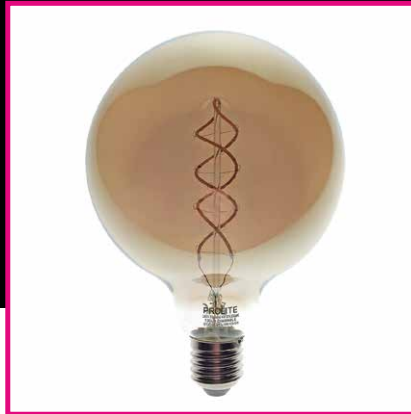

Smoked Dimmable Lamps

Really Warm White

PS160

G125

G200

Low energy, high performance and aesthetically pleasing dimmable smoked glass filament lamps available in globe, extra large globe and pear shaped glass envelopes.

- Fully dimmable recommended for use with a V-Pro Dimmer
- Rated A for efficiency
- Average life 25,000 hours
- Operating Voltage: 240V

Product Code	Power (w)	Lumens	Colour Temperature	Cap Type	Dimensions
PS160/LEDFIL/4W/ES/DS	4	130	2200k	ES	320mm x ø162mm
G125/LEDFIL/4W/ES/DS	4	130	2200k	ES	176mm x ø125mm
G200/LEDFIL/4W/ES/DS	4	130	2200k	ES	310mm x ø200mm